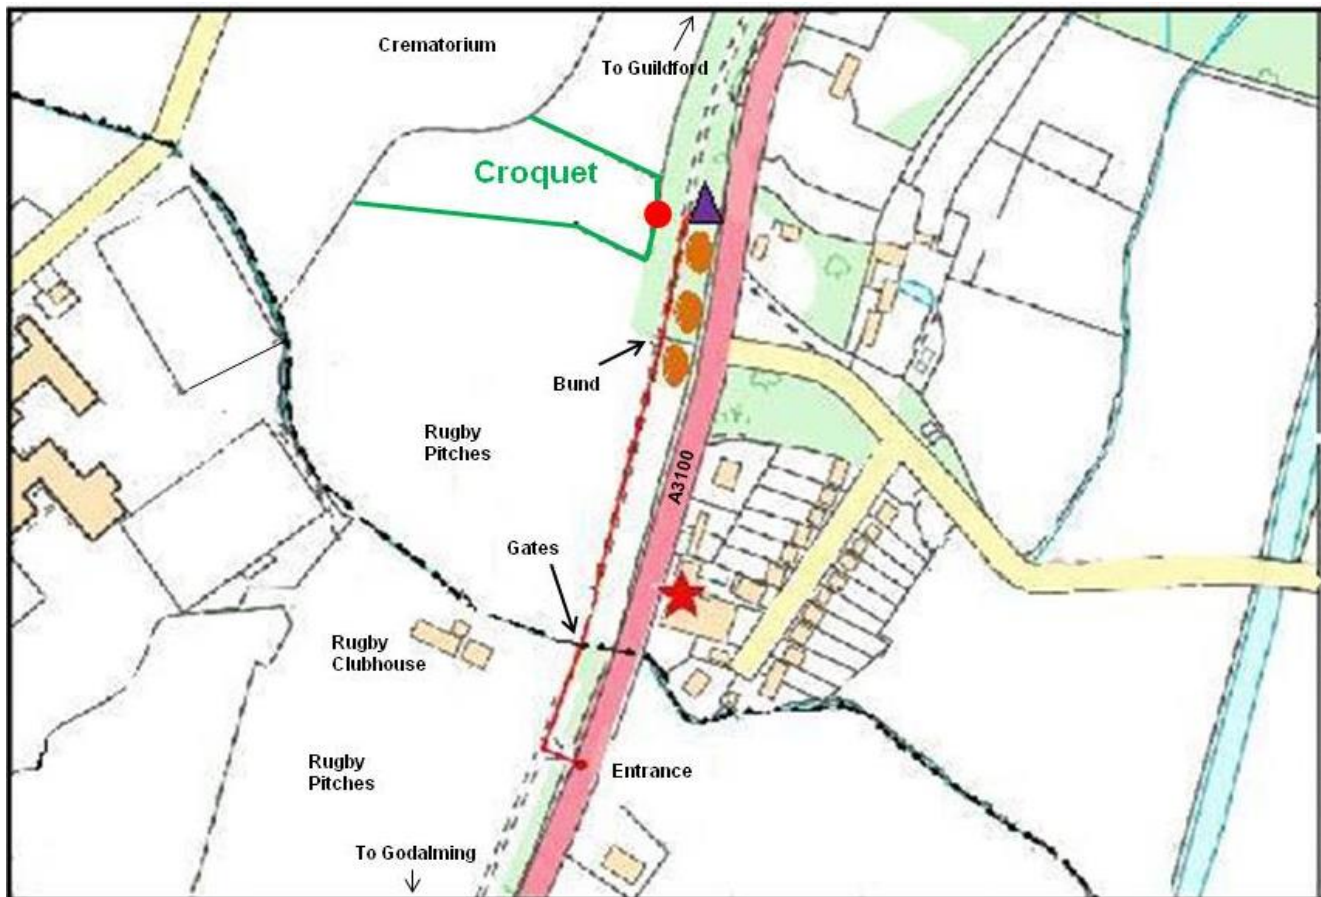

Guildford & Godalming Croquet Club - Access and Parking

Approach to Guildford & Godalming Croquet Club - GU7 3DH

From entrance on the main road A3100 (pink on map) turn right immediately onto concrete access road. Pass through large metal gates and continue along concrete access road, past bund and into treed area.

Key

-  Postcode location GU7 3DH
-  Concrete access road
-  Green storage container
-  Parking for croquet
-  Entrance to croquet club lawns

Guildford & Godalming Croquet Club
Broadwater Sports Club Ltd
Guildford Road
GODALMING
Surrey
GU7 3BU